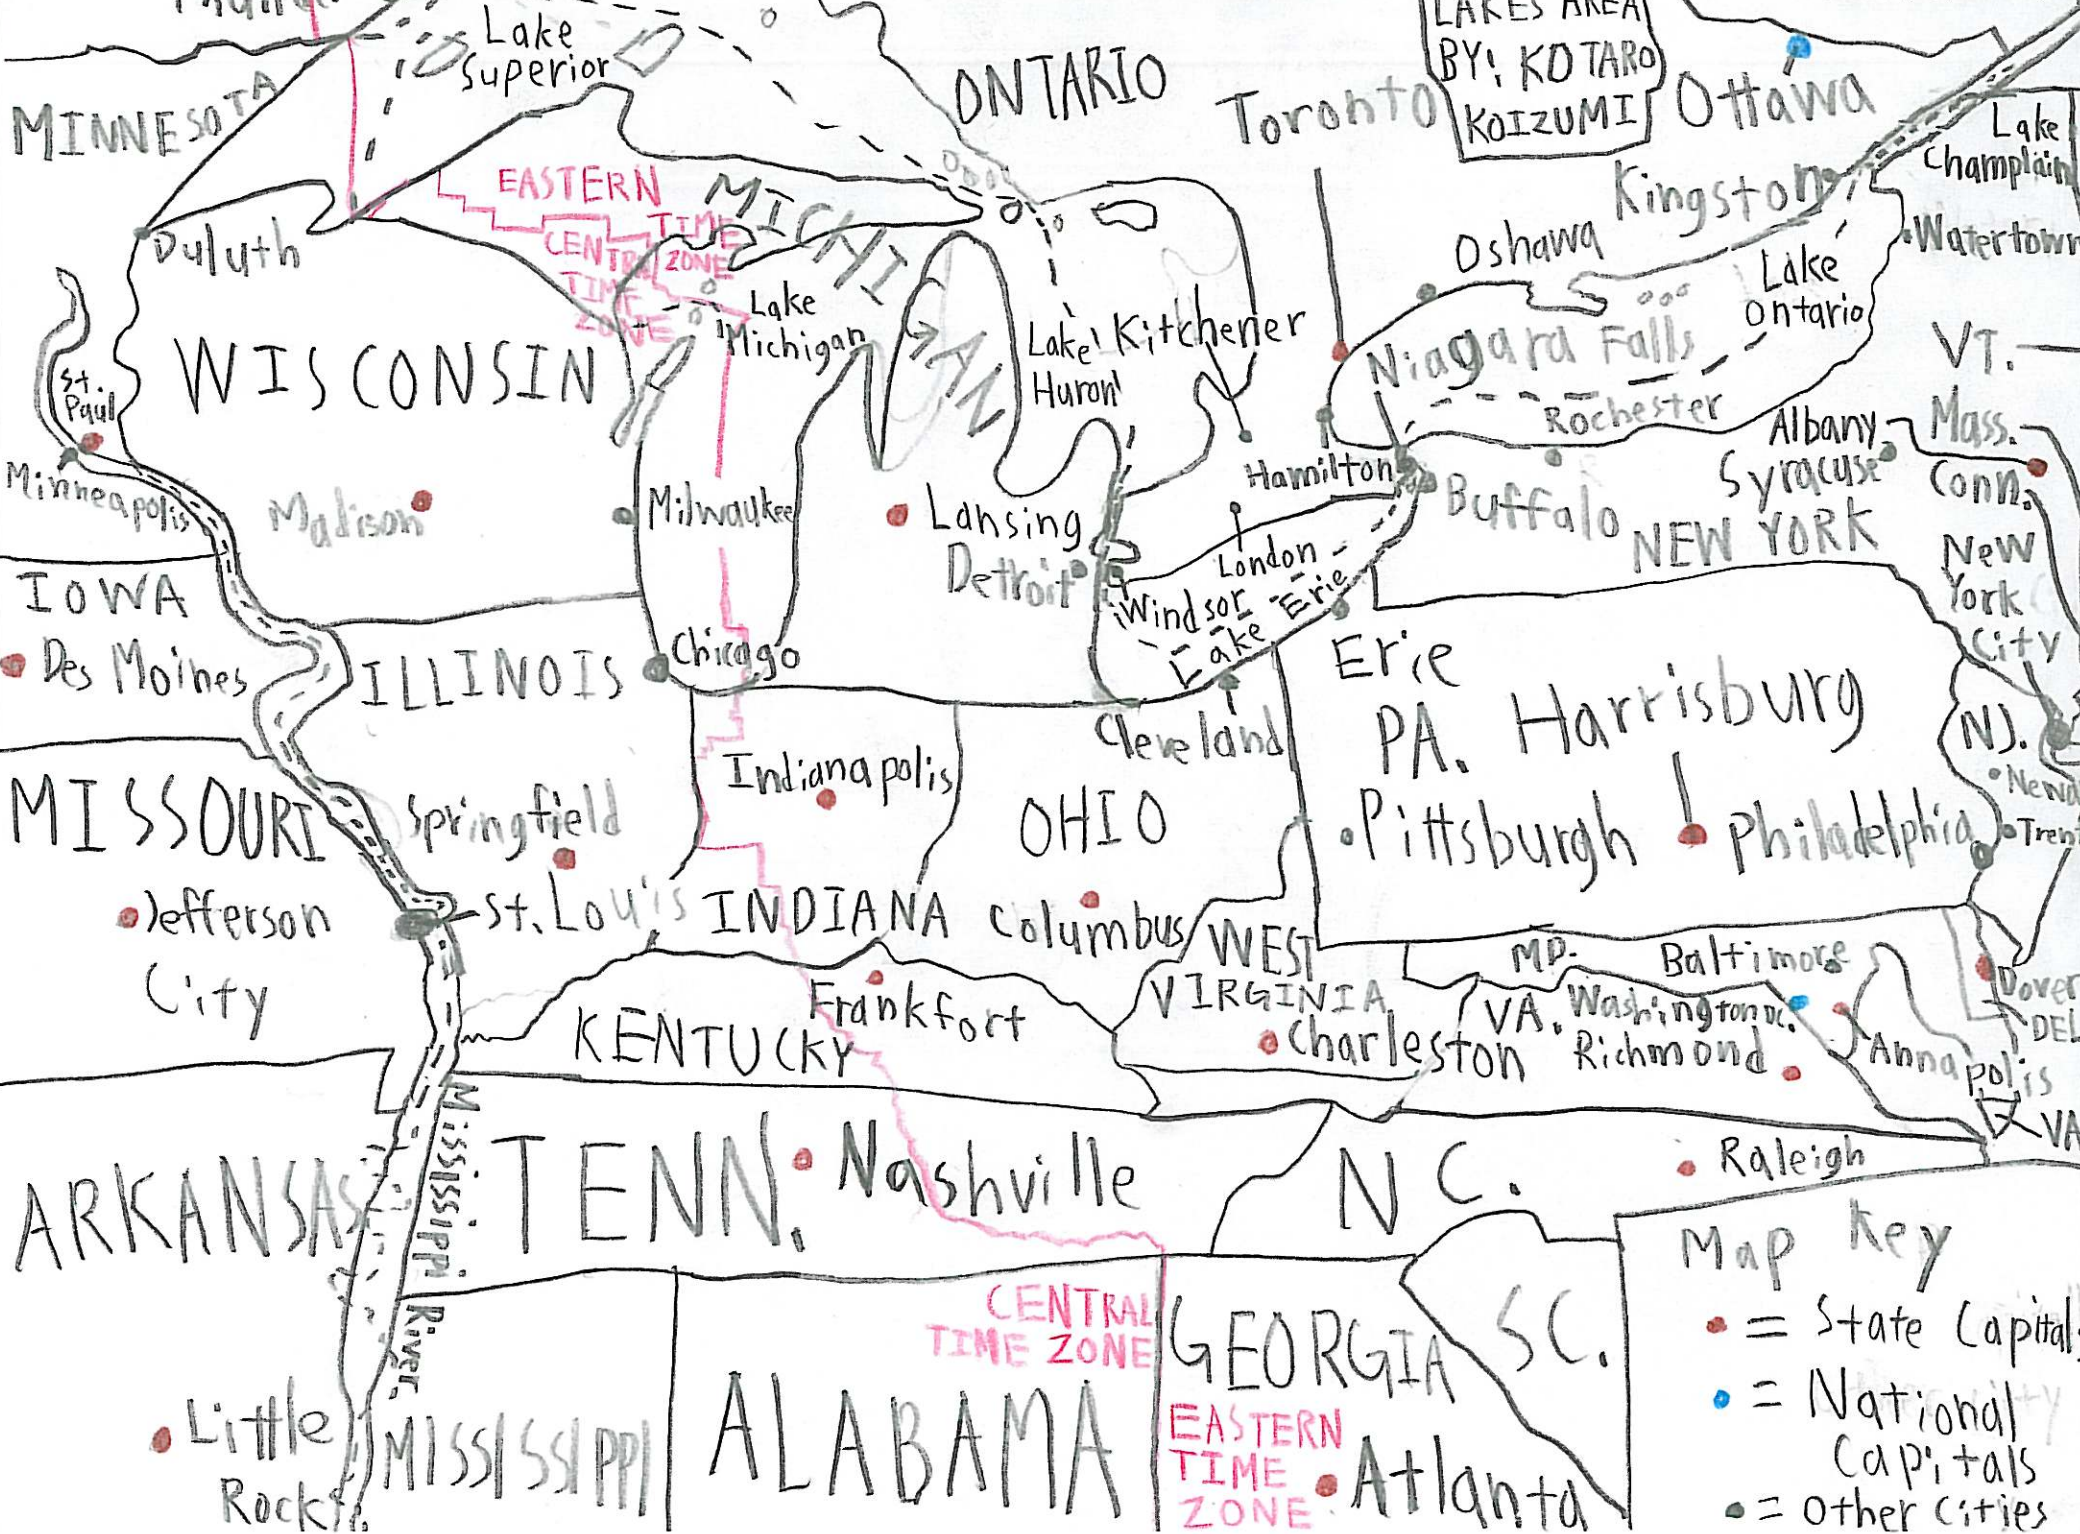

MAP OF THE GREAT LAKES AREA BY: KOTARO KOIZUMI

- ### Map Key
- = State Capitals
 - = National Capitals
 - = Other Cities